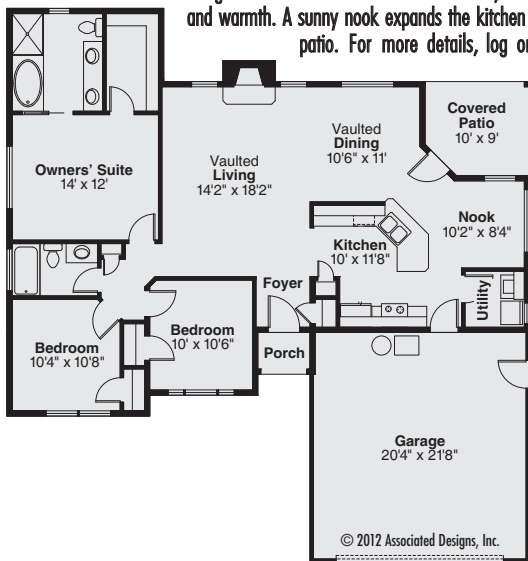

Keystone arches meld harmoniously with Art Deco-style window treatments to give this compact home an intriguing front facade. The foyer opens into a comfortably large and open vaulted family living area where windows line the rear wall, and a fireplace offers color and warmth. A sunny nook expands the kitchen and links to a covered patio. For more details, log onto www.Home-Plan-Weekly.com, or call

1-800-634-0123.

Tyndale
PLAN 30-337

Living Area
1401 sq.ft.

1000 SERIES