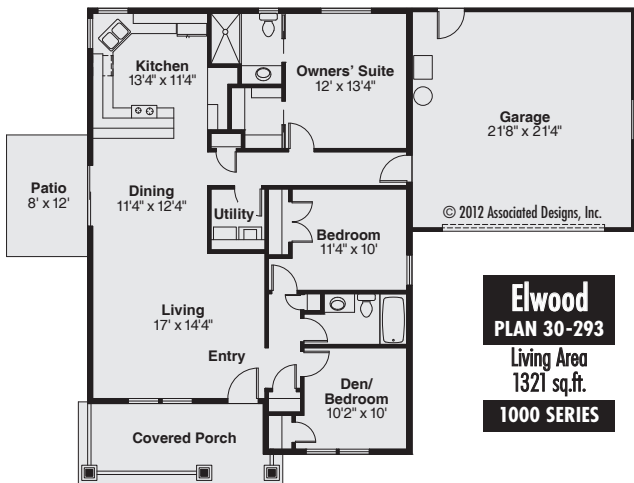

Its nostalgic railed porch extends a warm welcome, while iconic Craftsman-style windows add to the appeal. Inside, the bright and spacious living and dining areas flow together and link to a partially open kitchen. Standing at the kitchen range, you can stay fully engaged in conversations or activities in the large open living area in front of you. For more details, log onto www.Home-Plan-Weekly.com, or call 1-800-634-0123.

Elwood
PLAN 30-293

Living Area
1321 sq.ft.

1000 SERIES