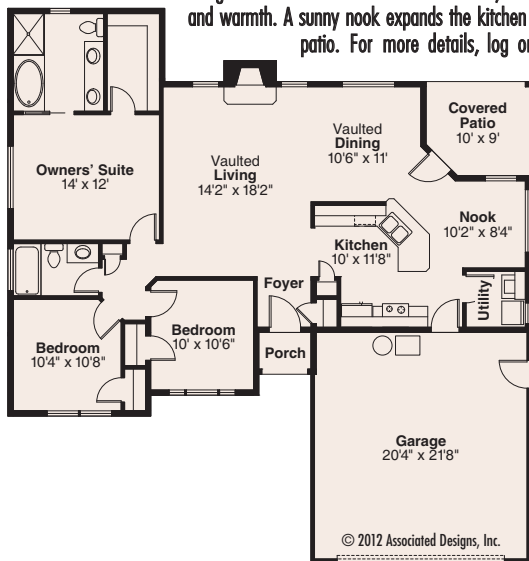

Keystone arches meld harmoniously with Art Deco-style window treatments to give this compact home an intriguing front facade. The foyer opens into a comfortably large and open vaulted family living area where windows line the rear wall, and a fireplace offers color and warmth. A sunny nook expands the kitchen and links to a covered patio.

For more details, log onto www.Home-Plan-Weekly.com, or call 1-800-634-0123.

Tyndale
PLAN 30-337

Living Area
1401 sq.ft.

1000 SERIES