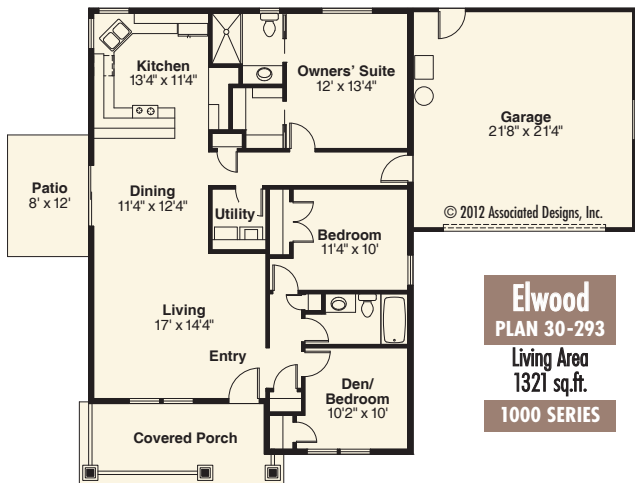

Its nostalgic railed porch extends a warm welcome, while iconic Craftsman-style windows add to the appeal. Inside, the bright and spacious living and dining areas flow together and link to a partially open kitchen. Standing at the kitchen range, you can stay fully engaged in conversations or activities in the large open living area in front of you. For more details, log onto www.Home-Plan-Weekly.com, or call 1-800-634-0123.

Elwood
PLAN 30-293

Living Area
1321 sq.ft.

1000 SERIES