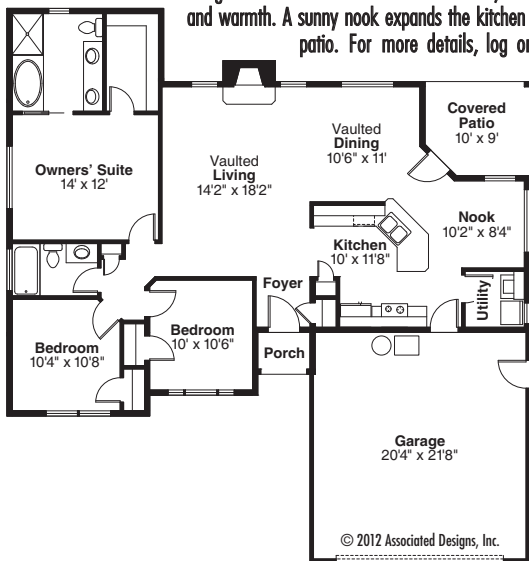

Keystone arches meld harmoniously with Art Deco-style window treatments to give this compact home an intriguing front facade. The foyer opens into a comfortably large and open vaulted family living area where windows line the rear wall, and a fireplace offers color and warmth. A sunny nook expands the kitchen and links to a covered patio.

For more details, log onto www.Home-Plan-Weekly.com, or call 1-800-634-0123.

Tyndale
PLAN 30-337

Living Area
1401 sq.ft.

1000 SERIES